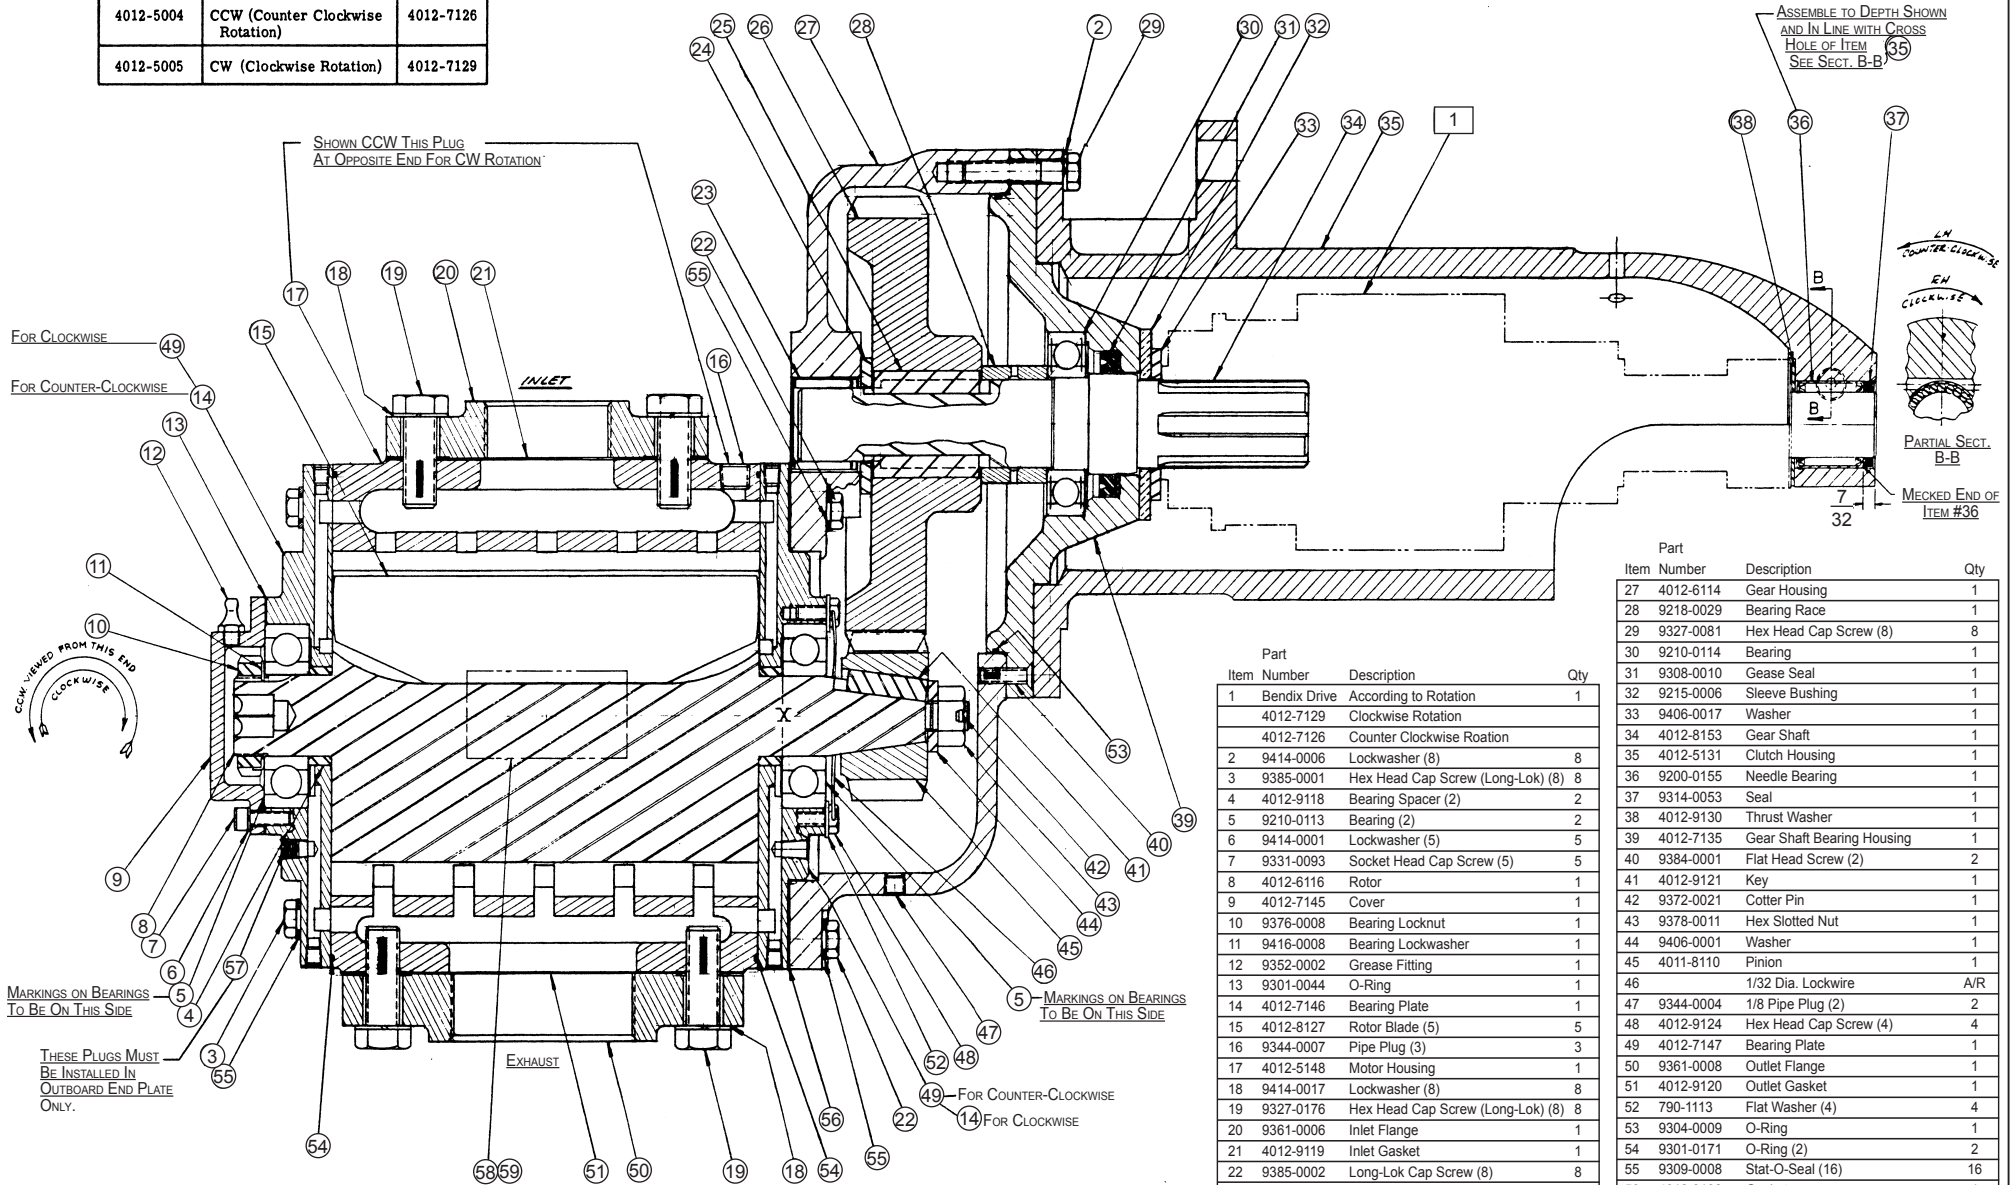

TRUST M4012GB AIR/GAS STARTING MOTOR

MODEL NO.	REMARKS	ITEM 1
4012-5004	CCW (Counter Clockwise Rotation)	4012-7126
4012-5005	CW (Clockwise Rotation)	4012-7129

Item Number	Description	Qty
27	4012-6114 Gear Housing	1
28	9218-0029 Bearing Race	1
29	9327-0081 Hex Head Cap Screw (8)	8
30	9210-0114 Bearing	1
31	9308-0010 Gease Seal	1
32	9215-0006 Sleeve Bushing	1
33	9406-0017 Washer	1
34	4012-8153 Gear Shaft	1
35	4012-5131 Clutch Housing	1
36	9200-0155 Needle Bearing	1
37	9314-0053 Seal	1
38	4012-9130 Thrust Washer	1
39	4012-7135 Gear Shaft Bearing Housing	1
40	9384-0001 Flat Head Screw (2)	2
41	4012-9121 Key	1
42	9372-0021 Cotter Pin	1
43	9378-0011 Hex Slotted Nut	1
44	9406-0001 Washer	1
45	4011-8110 Pinion	1
46	1/32 Dia. Lockwire	A/R
47	9344-0004 1/8 Pipe Plug (2)	2
48	4012-9124 Hex Head Cap Screw (4)	4
49	4012-7147 Bearing Plate	1
50	9361-0008 Outlet Flange	1
51	4012-9120 Outlet Gasket	1
52	790-1113 Flat Washer (4)	4
53	9304-0009 O-Ring	1
54	9301-0171 O-Ring (2)	2
55	9309-0008 Stat-O-Seal (16)	16
56	4012-8132 Gasket	1
57	9344-0001 1/16 Pipe Plug (2)	2
58	4012-9135 Name Plate	1
59	9328-0002 Drive Screw (4)	4