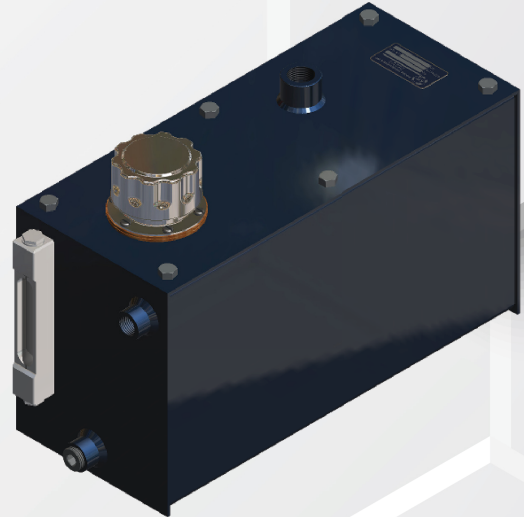

Product Specifications

Material:	Heavy Gage Steel
Construction:	Welded
Capacity:	4 gallons (15.1 liters)
Features:	Combo Sight and Temp Gage
Mounting Options:	(2) BK-200429
Weight:	25.6 lbs (11.6 kgs)

General Dimensions

NOTE: Drawings not to scale.